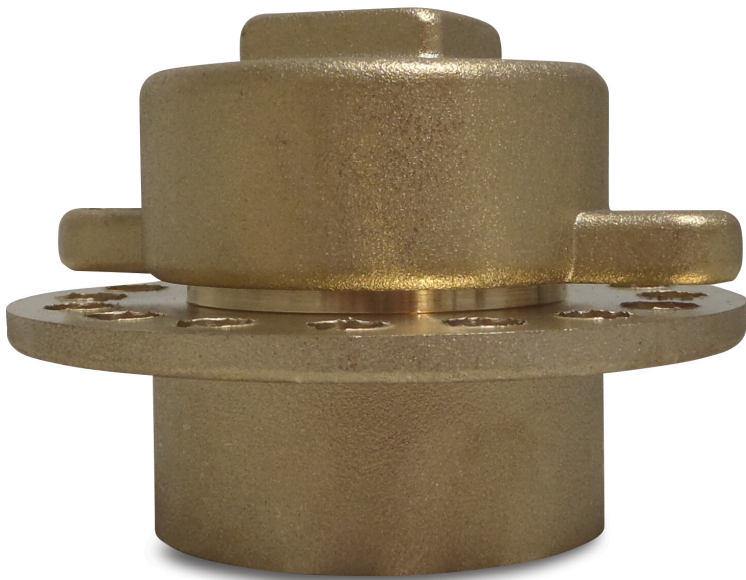

# Profec Loading combination brass 2" female thread (7004290)

# TECHNICAL SPECIFICATIONS

Material	brass
Connection	female thread
Size	2"

**Last modified date: 22/02/2026**

Bosta UK Ltd.  
Reflection House  
Olding Road  
Bury St. Edmunds  
Suffolk  
IP33 3TA  
T +44 (0) 1284 716580  
E [enquiries@bosta.co.uk](mailto:enquiries@bosta.co.uk)  
<http://www.bosta.com>