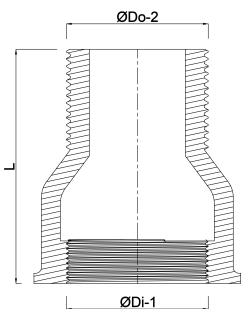

**Profec Nr. 246 Reducer socket
brass 3/8" x 1/4" female thread
x male thread 30bar (0710441)**

TECHNICAL SPECIFICATIONS

Material	brass
Connection	female thread x male thread
Fitting nr.	Nr. 246
Pressure	30 bar
Max. temp.	120 °C
Size	3/8" x 1/4"

DIMENSIONS

F-1	11 mm
F-2	8 mm
L	19.5 mm
ØDi-1	3/8 "
ØDo-2	1/4 "

Last modified date: 21/02/2026

Bosta UK Ltd.
Reflection House
Olding Road
Bury St. Edmunds
Suffolk
IP33 3TA
T +44 (0) 1284 716580
E enquiries@bosta.co.uk
<http://www.bosta.com>