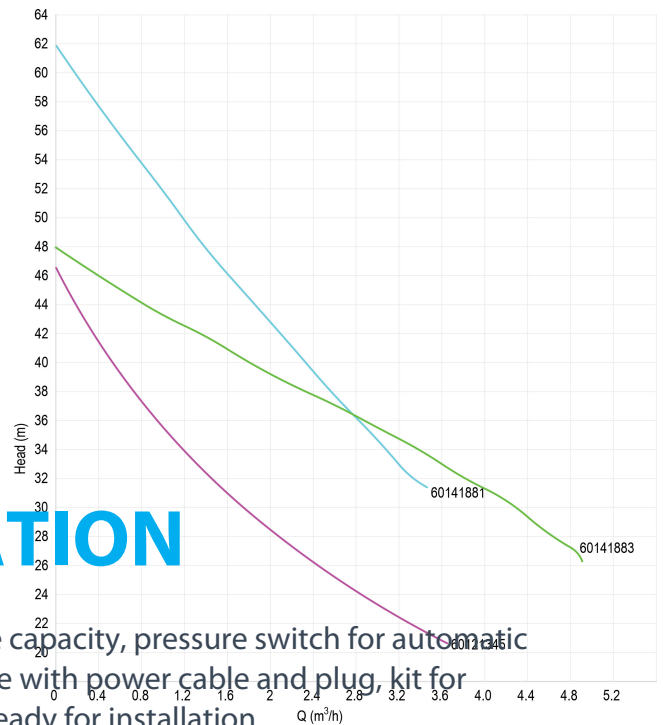

W-2 301 mm

Width 301 mm

ØDi-1 1 "

ØDi-2 1 "

PRODUCT INFORMATION

The set is composed of a diaphragm tank with 20 litre capacity, pressure switch for automatic operation, pressure gauge, JET electropump complete with power cable and plug, kit for coupling the pump and the tank, all assembled and ready for installation. Comes assembled.

Last modified date: 24/02/2026

Bosta UK Ltd.
Reflection House
Olding Road
Bury St. Edmunds
Suffolk
IP33 3TA
T +44 (0) 1284 716580
E enquiries@bosta.co.uk