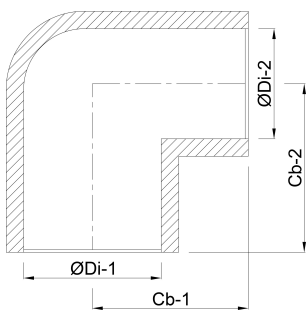

**Elbow 90° with top outlet PVC-  
U 90 mm glue socket 16bar  
3/4" grey (0111803)**

# TECHNICAL SPECIFICATIONS

Colour	grey
Material	PVC-U
Connection	glue socket
Pressure	16 bar
Size	90 mm
Outlet	3/4 "

## DIMENSIONS

Cb-1	94.4 mm
Cb-2	94.4 mm
ØDi-1	90 mm
ØDi-2	90 mm
β	90 °

**Last modified date: 20/02/2026**

Bosta UK Ltd.  
Reflection House  
Olding Road  
Bury St. Edmunds  
Suffolk  
IP33 3TA  
T +44 (0) 1284 716580  
E [enquiries@bosta.co.uk](mailto:enquiries@bosta.co.uk)  
<http://www.bosta.com>