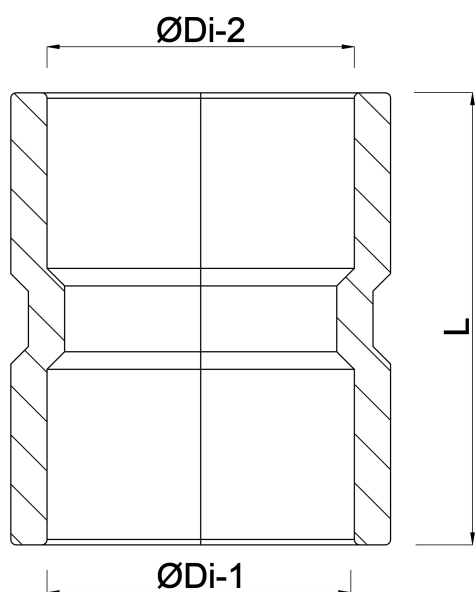

**Drainage socket PVC-U 40 mm
glue socket grey KOMO**
(7016220)

TECHNICAL SPECIFICATIONS

Colour	grey
Material	PVC-U
Approval	KOMO
Connection	glue socket
Size	40 mm

DIMENSIONS

L	63 mm
ØDi-1	40 mm
ØDi-2	40 mm