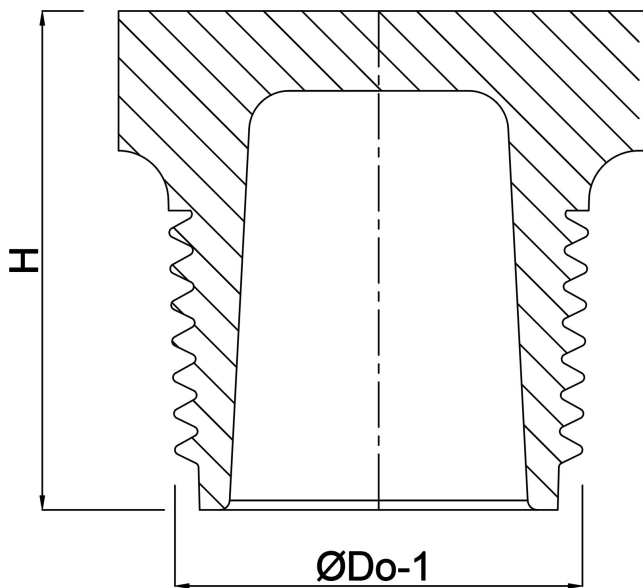

**Profec Nr. 290 Hexagon plug  
stainless steel 316 1/4" male  
thread 16bar (0080171)**

# TECHNICAL SPECIFICATIONS

Material stainless steel 316

Connection male thread

Fitting nr. Nr. 290

Pressure 16 bar

Max. temp. 100 °C

Size 1/4"

## DIMENSIONS

H 14 mm

ØDo-1 1/4 "

**Last modified date: 20/02/2026**

Bosta UK Ltd.  
Reflection House  
Olding Road  
Bury St. Edmunds  
Suffolk  
IP33 3TA  
T +44 (0) 1284 716580  
E [enquiries@bosta.co.uk](mailto:enquiries@bosta.co.uk)  
<http://www.bosta.com>