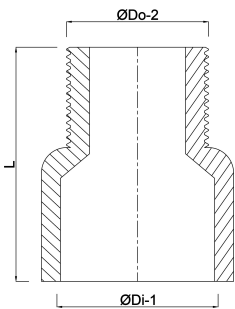

**Adaptor bush PVC-U 1 1/2" x 1  
1/2" imperial glue socket x  
male thread 10bar DN40 white  
(0180129)**

# TECHNICAL SPECIFICATIONS

Colour	white
Material	PVC-U
Connection	imperial glue socket x male thread
Pressure	10 bar
Size	1 1/2" x 1 1/2"
Length	65 mm
DN	40
Outer ø	62 mm

## DIMENSIONS

L	65 mm
ØDi-1	1 1/2 "
ØDo-2	1 1/2 "

**Last modified date: 20/02/2026**

Bosta UK Ltd.  
Reflection House  
Olding Road  
Bury St. Edmunds  
Suffolk  
IP33 3TA  
T +44 (0) 1284 716580  
E [enquiries@bosta.co.uk](mailto:enquiries@bosta.co.uk)  
<http://www.bosta.com>