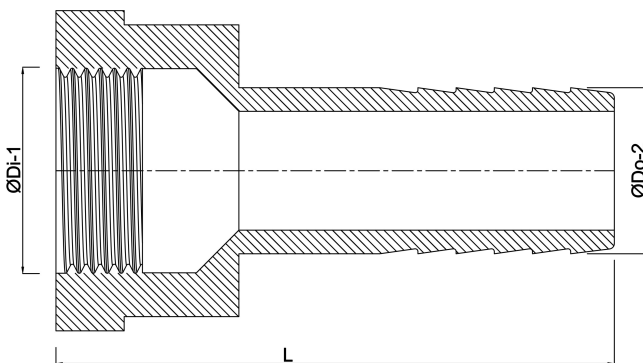

**Profec Barbed adaptor
stainless steel 316 1/2" x 13
mm female thread x hose tail
16bar (7043864)**

TECHNICAL SPECIFICATIONS

Material stainless steel 316

Connection female thread x hose tail

Pressure 16 bar

Size 1/2" x 13 mm

Spanner 27

DIMENSIONS

L 62 mm

\varnothing Di-1 1/2 "

\varnothing Do-2 13 mm

Last modified date: 25/02/2026

Bosta UK Ltd.
Reflection House
Olding Road
Bury St. Edmunds
Suffolk
IP33 3TA
T +44 (0) 1284 716580
E enquiries@bosta.co.uk
<http://www.bosta.com>