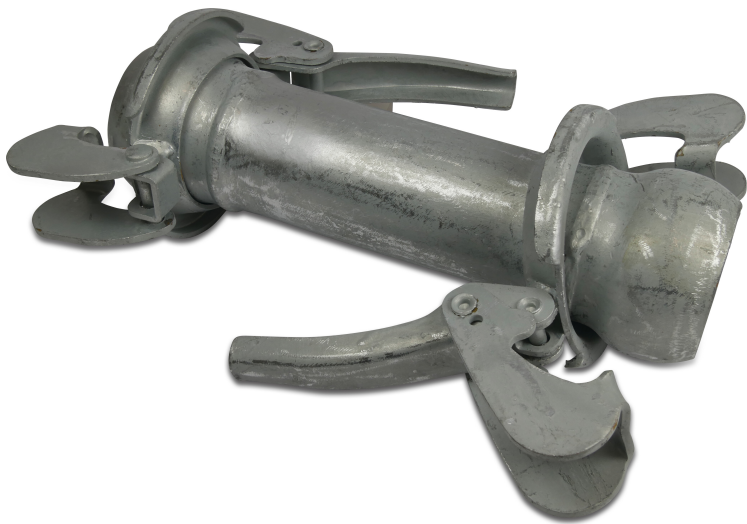

# Quick coupler steel galvanised 108 mm male part Bauer 10bar type Bauer (7039532)

# TECHNICAL SPECIFICATIONS

Type	Bauer
Material	steel
Surface treatment	galvanised
Connection	male part Bauer
Pressure	10 bar
Size	108 mm
Length	410 mm
Outer ø	145 mm

**Last modified date: 24/02/2026**

Bosta UK Ltd.  
Reflection House  
Olding Road  
Bury St. Edmunds  
Suffolk  
IP33 3TA  
T +44 (0) 1284 716580  
E [enquiries@bosta.co.uk](mailto:enquiries@bosta.co.uk)  
<http://www.bosta.com>