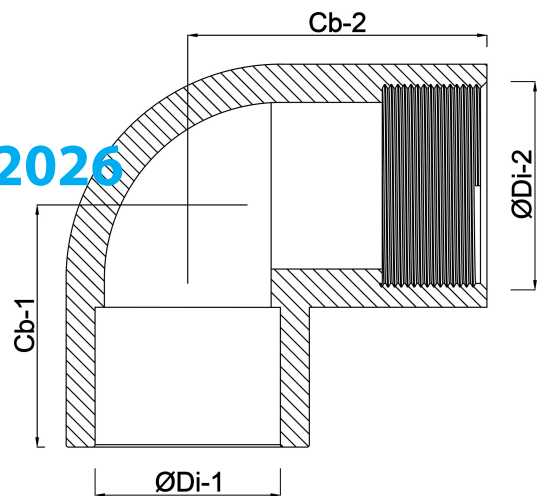

**Profec Adaptor elbow 90° PVC-U 90 mm x 3" glue socket x female thread 10bar grey**  
**(0110174)**

# TECHNICAL SPECIFICATIONS

Colour	grey
Material	PVC-U
Connection	glue socket x female thread
Pressure	10 bar
Size	90 mm x 3"

## DIMENSIONS

Cb-1	97 mm
Cb-2	97 mm
ØDi-1	3 "
ØDi-2	90 mm

**Last modified date: 20/02/2026**

Bosta UK Ltd.  
Reflection House  
Olding Road  
Bury St. Edmunds  
Suffolk

IP33 3TA  
T +44 (0) 1284 716580  
E [enquiries@bosta.co.uk](mailto:enquiries@bosta.co.uk)  
<http://www.bosta.com>