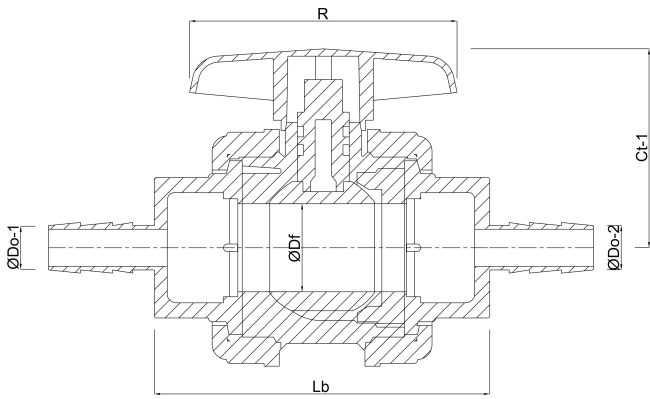

Last modified date: 22/02/2026

Bosta UK Ltd.
Reflection House
Olding Road
Bury St. Edmunds
Suffolk
IP33 3TA
T +44 (0) 1284 716580
E enquiries@bosta.co.uk
<http://www.bosta.com>