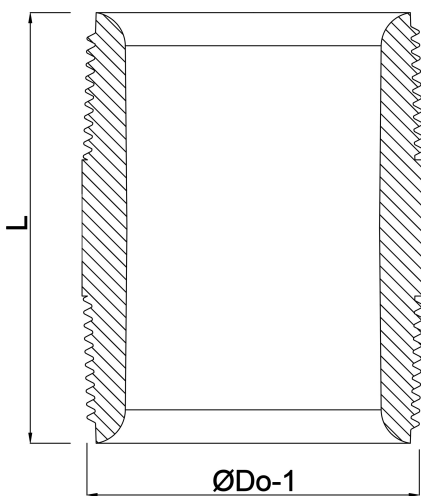

**Profec Nr. 531 Smooth nipple  
brass 1 1/2" male thread 40bar  
45 mm (0710483)**

# TECHNICAL SPECIFICATIONS

Material	brass
Connection	male thread
Fitting nr.	Nr. 531
Pressure	40 bar
Size	1 1/2"
Length	45 mm

## DIMENSIONS

L	45 mm
ØDo-1	1 1/2 "
F-1	45 mm

**Last modified date: 11/10/2025**

Bosta UK Ltd.  
Reflection House  
Olding Road  
Bury St. Edmunds  
Suffolk  
IP33 3TA  
T +44 (0) 1284 716580  
E [enquiries@bosta.co.uk](mailto:enquiries@bosta.co.uk)  
<http://www.bosta.com>