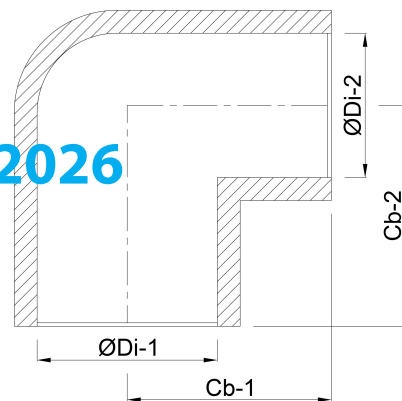

TECHNICAL SPECIFICATIONS

Colour	grey
Material	PVC-U
Connection	glue socket
Size	400 mm
Pressure	10 bar

DIMENSIONS

Cb-1	415 mm
Cb-2	415 mm
ØDi-1	400 mm
ØDi-2	400 mm
β	90 °

Last modified date: 20/02/2026

Bosta UK Ltd.
Reflection House
Olding Road