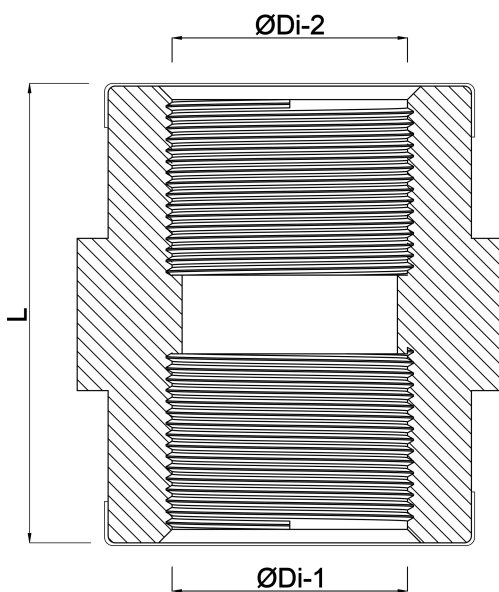

# Socket PP 1" female thread 10bar beige (0330417)

# TECHNICAL SPECIFICATIONS

Colour	beige
Material	PP
Connection	female thread
Pressure	10 bar
Size	1"

## DIMENSIONS

L	44 mm
ØDi-1	1"
ØDi-2	1"

**Last modified date: 21/02/2026**

Bosta UK Ltd.  
Reflection House  
Olding Road  
Bury St. Edmunds  
Suffolk  
IP33 3TA  
T +44 (0) 1284 716580  
E [enquiries@bosta.co.uk](mailto:enquiries@bosta.co.uk)  
<http://www.bosta.com>