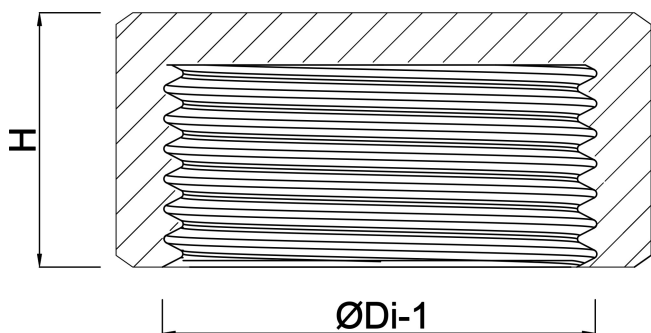

**Profec Nr. 300 Cap stainless
steel 316 1" female thread
16bar type octagon (0080705)**

TECHNICAL SPECIFICATIONS

Material stainless steel 316

Connection female thread

Fitting nr. Nr. 300

Pressure 16 bar

Max. temp. 100 °C

Type octagon

Size 1"

DIMENSIONS

ØDi-1 1"

K-1 37.3 mm

H 23 mm

Last modified date: 09/10/2025

Bosta UK Ltd.
Reflection House
Olding Road
Bury St. Edmunds
Suffolk
IP33 3TA
T +44 (0) 1284 716580
E enquiries@bosta.co.uk
<http://www.bosta.com>