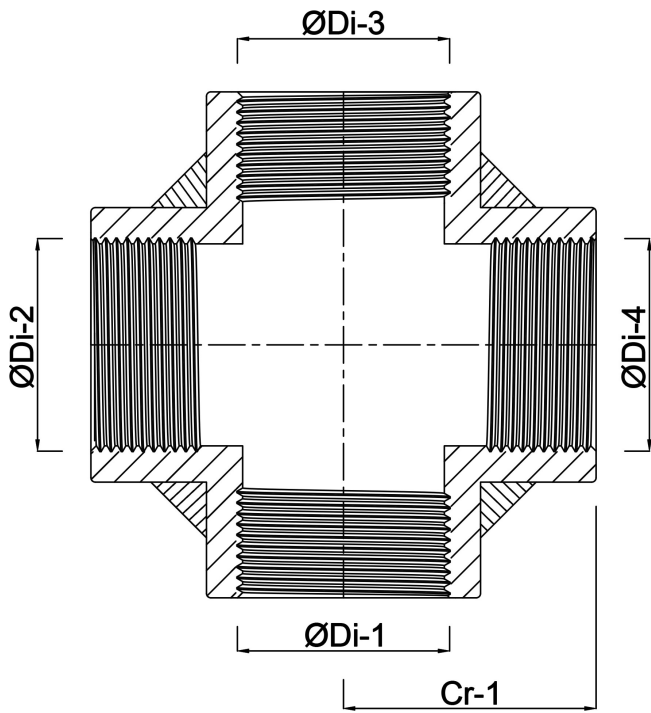

Last modified date: 23/02/2026

Bosta UK Ltd.
Reflection House
Olding Road
Bury St. Edmunds
Suffolk
IP33 3TA
T +44 (0) 1284 716580
E enquiries@bosta.co.uk
<http://www.bosta.com>