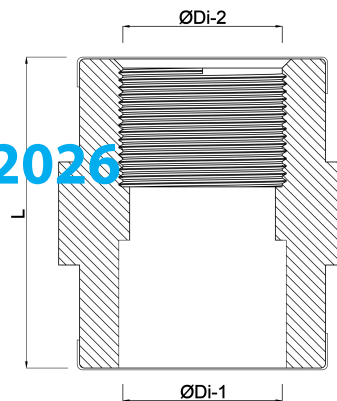

VDL Adaptor socket PVC-U 20 mm x 1/4" glue socket x female thread 16bar grey (7018156)

V-L Van de Lande

TECHNICAL SPECIFICATIONS

Colour	grey
Material	PVC-U
Size	20 mm x 1/4"
Connection	glue socket x female thread
Pressure	16 bar

DIMENSIONS

F-1	12 mm
F-2	12 mm
L	33 mm
ØDi-1	20 mm
ØDi-2	1/4 "

Last modified date: 22/02/2026

Bosta UK Ltd.
Reflection House
Olding Road

Bury St. Edmunds
Suffolk
IP33 3TA
T +44 (0) 1284 716580
E enquiries@bosta.co.uk
<http://www.bosta.com>