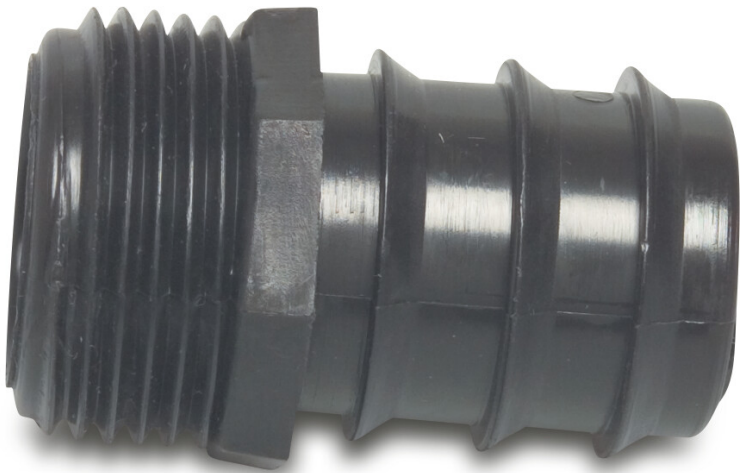

**Barbed adaptor PP 1/2" x 25
mm male thread x barbed 4bar
black (7038165)**

TECHNICAL SPECIFICATIONS

Colour	black
Material	PP
Connection	male thread x barbed
Pressure	4 bar
Size	1/2" x 25 mm

PRODUCT INFORMATION

All diameters correspond to the outside diameter of PE pipes. Applicable for PE40 pipe only.

Last modified date: 24/02/2026

Bosta UK Ltd.
Reflection House
Olding Road
Bury St. Edmunds
Suffolk
IP33 3TA
T +44 (0) 1284 716580
E enquiries@bosta.co.uk
<http://www.bosta.com>