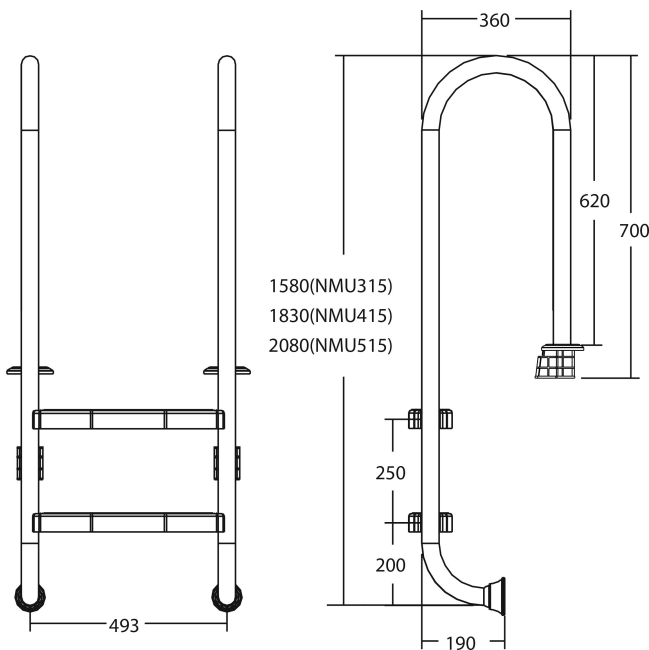

Flotide Pool steps stainless steel 304 type anchor small model 4 steps (7026912)

FLOTIDE

TECHNICAL SPECIFICATIONS

Type anchor small model

Material stainless steel 304

Number of Steps 4

PRODUCT INFORMATION

Flotide pool ladder (small model) is attached 170mm behind the pool edge. All ladders include an anti-slip pad.