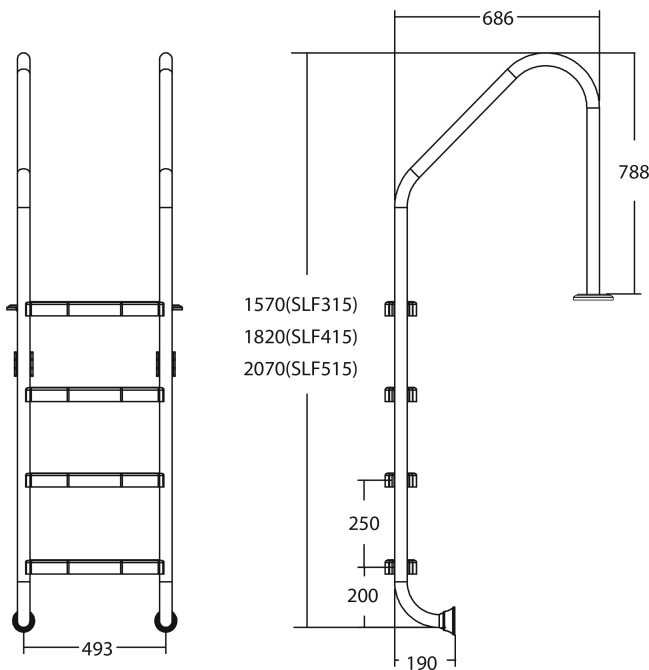

# Flotide Pool steps stainless steel 316 type flange wide model 5 steps (7026934)

**FLOTIDE**

# TECHNICAL SPECIFICATIONS

Type flange wide model

Material stainless steel 316

Number of Steps 5

## PRODUCT INFORMATION

Flotide pool ladder (wide model) is attached 496 mm behind the pool edge. All ladders include an anti-slip pad.

**Last modified date: 07/11/2025**

Bosta UK Ltd.  
Reflection House  
Olding Road  
Bury St. Edmunds  
Suffolk  
IP33 3TA  
T +44 (0) 1284 716580  
E [enquiries@bosta.co.uk](mailto:enquiries@bosta.co.uk)  
<http://www.bosta.com>