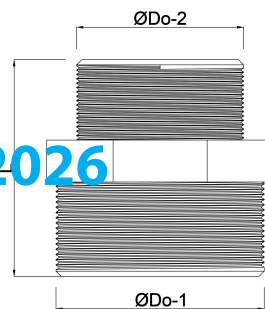

**Profec Reducing nipple  
hexagonal PVC-U 3" x 1 1/2"  
male thread 10bar grey  
(0100187)**

# TECHNICAL SPECIFICATIONS

Colour	grey
Material	PVC-U
Connection	male thread
Pressure	10 bar
Size	3" x 1 1/2"

## DIMENSIONS

F-1	33 mm
F-2	22 mm
K-1	92 mm
L	72 mm
ØDo-1	3 "
ØDo-2	1 1/2 "

Last modified date: 23/02/2026

Bosta UK Ltd.  
Reflection House  
Olding Road  
Bury St. Edmunds  
Suffolk  
IP33 3TA  
T +44 (0) 1284 716580  
E [enquiries@bosta.co.uk](mailto:enquiries@bosta.co.uk)  
<http://www.bosta.com>