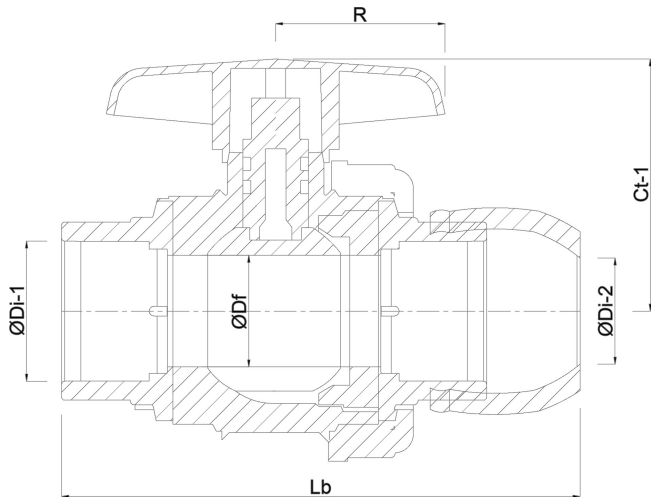

**Profec Ball valve PP 20 mm x
1/2" compression x female
thread 10bar black type Safe
501 (0707360)**

TECHNICAL SPECIFICATIONS

Colour	black
Type	Safe 501
Material	PP
Operation	lever
Colour lever	red
Handle material	PVC-U
Housing construction	2-part
Material housing	PP
Material seal	hytrel/EPDM
Connection	compression x female thread
Pressure	10 bar
Size	20 mm x 1/2"

DIMENSIONS

Ct-1	45 mm
Lb	97 mm
R	35 mm

ØDf 15 mm

ØDi-2 20 mm

ØDo-1 1/2 "

PRODUCT INFORMATION

With secure ball.

Last modified date: 21/02/2026