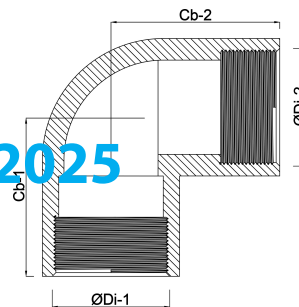

Elbow 90° PP 3/8" female thread 10bar grey (0330106)

TECHNICAL SPECIFICATIONS

| | |
|------------|---------------|
| Colour | grey |
| Material | PP |
| Connection | female thread |
| Pressure | 10 bar |
| Max. temp. | 80 °C |
| Size | 3/8" |

DIMENSIONS

| | |
|-------|-------|
| ØDi-1 | 3/8 " |
| ØDi-2 | 3/8 " |
| Cb-1 | 18 mm |
| Cb-2 | 18 mm |
| β | 90 ° |

Last modified date: 06/11/2025

Bosta UK Ltd.
Reflection House
Olding Road
Bury St. Edmunds
Suffolk
IP33 3TA
T +44 (0) 1284 716580
E enquiries@bosta.co.uk
<http://www.bosta.com>