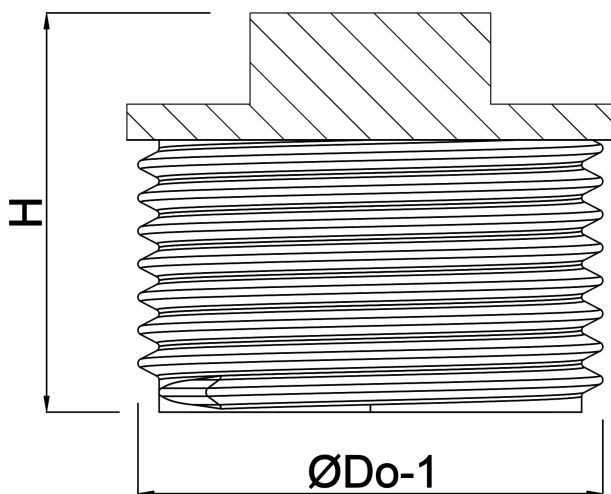

Profec Nr. 290 Plug brass 3" male thread 20bar (0708902)

TECHNICAL SPECIFICATIONS

Material brass

Connection male thread

Fitting nr. Nr. 290

Temperature range -10°C - 115°C

Size 3"

Pressure 20 bar

DIMENSIONS

F-1 45 mm

H 50 mm

ØDo-1 3 "

Last modified date: 21/02/2026

Bosta UK Ltd.
Reflection House
Olding Road
Bury St. Edmunds
Suffolk
IP33 3TA
T +44 (0) 1284 716580
E enquiries@bosta.co.uk
<http://www.bosta.com>