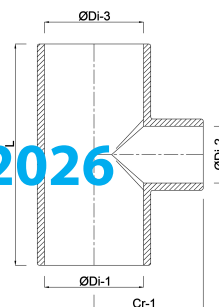

**Profec Reducer T-piece 90°
PVC-U 40 mm x 20 mm x 40 mm
glue socket 16bar grey
(0110293)**

TECHNICAL SPECIFICATIONS

Colour grey

Material PVC-U

Connection glue socket

Size 40 mm x 20 mm x 40 mm

Pressure 16 bar

DIMENSIONS

Cr-1 37 mm

L 94 mm

ØDi-1 40 mm

ØDi-2 20 mm

ØDi-3 40 mm

β 90 °

Last modified date: 20/02/2026