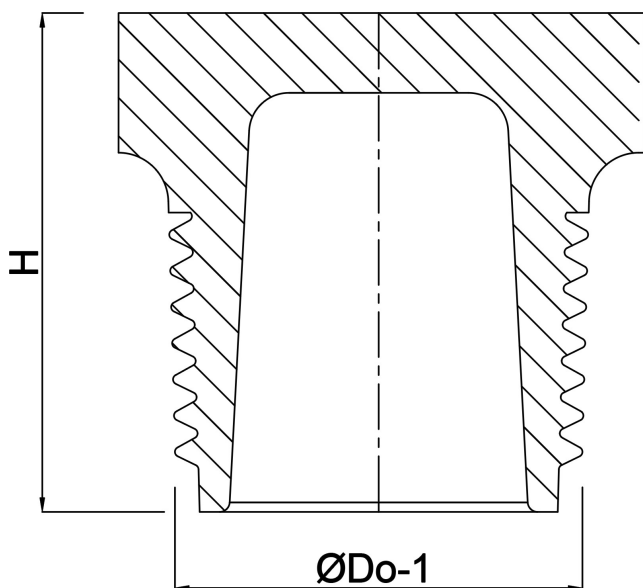

**Profec Nr. 290 Hexagon plug
stainless steel 316 3/8" male
thread 16bar (0080172)**

TECHNICAL SPECIFICATIONS

Material stainless steel 316

Connection male thread

Fitting nr. Nr. 290

Pressure 16 bar

Max. temp. 100 °C

Size 3/8"

DIMENSIONS

H 17.8 mm

ØDo-1 3/8 "

Last modified date: 20/02/2026

Bosta UK Ltd.
Reflection House
Olding Road
Bury St. Edmunds
Suffolk
IP33 3TA
T +44 (0) 1284 716580
E enquiries@bosta.co.uk
<http://www.bosta.com>