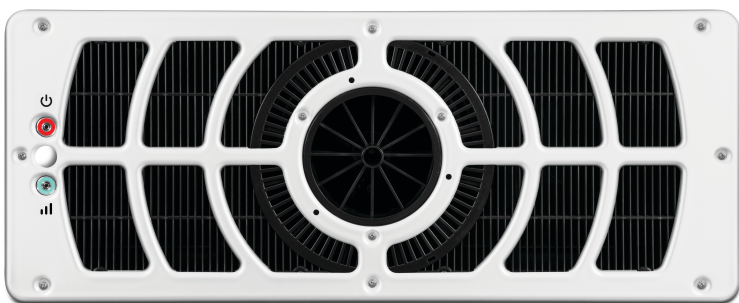

Badu Counter current system ABS 230VAC white type Jet Turbo light (7043037)

 **BADU**[®]

TECHNICAL SPECIFICATIONS

Type	Jet Turbo light
Material	ABS/stainless steel
Voltage	230VAC
Power	1.2 kW
Max flow rate	245 m ³ /h
Colour	white

PRODUCT INFORMATION

The Badu Jet Turbo series offers a heightened swimming experience by creating a natural, open water feeling. With their efficient permanent magnetic motors and adjustable speeds, the Turbo countercurrent units can be adjusted to suit any individual requirements. The Turbo light is the entry-level model which is extremely energy efficient. It allows budget conscious pool owners to install a premium range product and enjoy the ultimate swimming experience.

Features:

- Lightweight ABS front panel
- Max flow rate of 200m³/h with motor power of 1.1kw
- Adjustable water jet angle
- 3 programs with remote control or push buttons

Last modified date: 25/02/2026

Bosta UK Ltd.
Reflection House
Olding Road