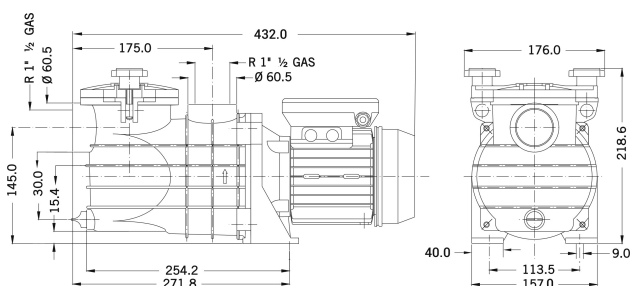

**PSH Pool pump PP/GF30 1 1/2"  
female thread 1,7A 230VAC  
black type Micro 33 (7032212)**

 P S H

# TECHNICAL SPECIFICATIONS

Colour	black
Shaft	stainless steel 416
Pump body	PP/GF30
Material impeller 1	noryl
Material cover	PP/GF30
Material seal	carbon/ceramic
Connection	female thread
Length	432 mm
Voltage	230VAC
Max. temperature	40 °C
Width	176 mm
Height	218.6 mm
Frequency	50 Hz
IP value	IP55
Motor RPM	2900
Type	Micro 33
Capacity	9,9 m <sup>3</sup> /h

Output Power 0,33 HP

Max. head 11 m

Size 1 1/2"

Weight 7.4 kg

Power 0.25 kW

Ampere 1,7 A

## PRODUCT INFORMATION

Specially designed for small pools, above ground pools and spas.

Features:

- Connection: female thread
- Self-priming
- Suitable for operation with salt chlorinators and sea water up to 3,5% (35gr/l)
- Thermal protection included
- Supplied with 1m cable with Schuko plug
- Insulation Class: F
- Protection: IP55
- Motor: 50Hz/2900rpm with option of 60Hz
- Max water temperature: 40°C