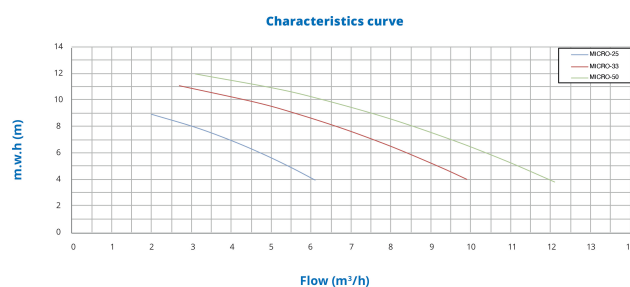

# TECHNICAL SPECIFICATIONS

Colour	black
Shaft	stainless steel 416
Pump body	PP/GF30
Material impeller 1	noryl
Material cover	PP/GF30
Material seal	carbon/ceramic
Connection	female thread
Length	432 mm
Voltage	230VAC
Max. temperature	40 °C
Width	176 mm
Height	218.6 mm
Frequency	50 Hz
IP value	IP55
Motor RPM	2900
Type	Micro 33
Capacity	9,9 m <sup>3</sup> /h

Output Power 0,33 HP

Max. head 11 m

Size 1 1/2"

Weight 7.4 kg

Power 0.25 kW

Ampere 1,7 A

## PRODUCT INFORMATION

Specially designed for small pools, above ground pools and spas.

Features:

- Connection: female thread
- Self-priming
- Suitable for operation with salt chlorinators and sea water up to 3,5% (35gr/l)
- Thermal protection included
- Supplied with 1m cable with Schuko plug
- Insulation Class: F
- Protection: IP55
- Motor: 50Hz/2900rpm with option of 60Hz
- Max water temperature: 40°C