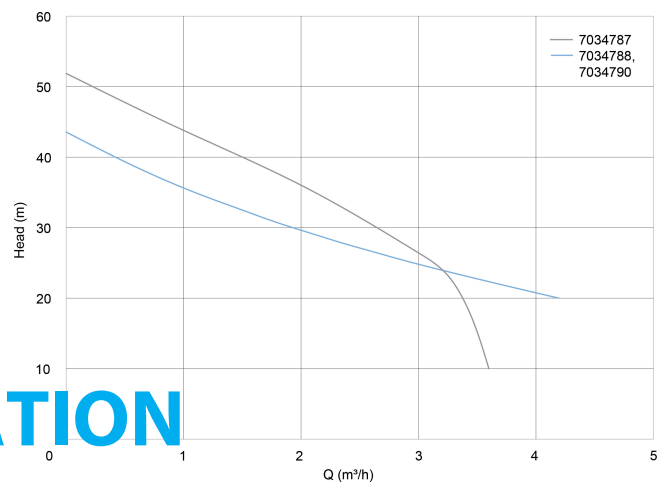

**Foras Jet pump cast iron 1"
female thread 6bar 2,3A
230/400VAC blue self priming
type JA 100 T (7034787)**

TECHNICAL SPECIFICATIONS

Colour	blue
Material	cast iron
Pump body	cast iron
Material impeller 1	noryl
Model	self priming
Connection	female thread
Seal	type A
Max. temperature	50 °C
Press	1 "
Suction	1 "
Type	JA 100 T
Max. head	47 m
Size	1"
Voltage	230/400VAC
Minimum medium temperature (continuous)	0 °C
Power	1.05 kW

Mr 214 mm

O 9.7 mm

W 180 mm

W-1 180 mm

ØDi-1 1 "

ØDi-2 1 "

PRODUCT INFORMATION

Pumps JA 60 M up to 100 JA M are supplied with cable and DIN plug. UK / DIN plug included for UK deliveries