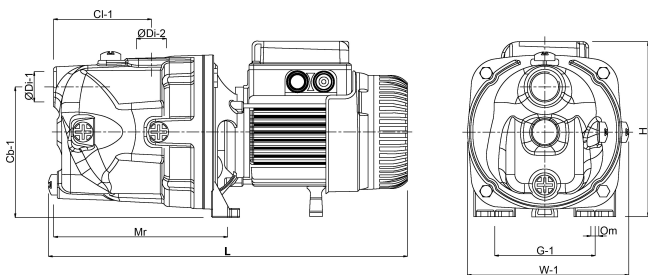

**Foras Jet pump cast iron 1"
female thread 6bar 2,3A
230/400VAC blue self priming
type JA 100 T (7034787)**

TECHNICAL SPECIFICATIONS

Colour	blue
Material	cast iron
Pump body	cast iron
Material impeller 1	noryl
Model	self priming
Connection	female thread
Seal	type A
Max. temperature	50 °C
Press	1 "
Suction	1 "
Type	JA 100 T
Max. head	47 m
Size	1"
Voltage	230/400VAC
Minimum medium temperature (continuous)	0 °C
Power	1.05 kW

PORhq 3.6

Minimum ambient temperature 0 °C

Seal 35 mm

DIMENSIONS

Cb-1 152 mm

Cb-1 150 mm

Cb-2 195 mm

Cl-1 119 mm

Cr-1 140 mm

Ct-1 43 mm

G-1 140 mm

H 195 mm

H 195 mm

L 420 mm

L 410 mm

LM 190 mm

Mr 214 mm

O 9.7 mm

W 180 mm

W-1 180 mm

ØDi-1 1 "

ØDi-2 1 "

PRODUCT INFORMATION

Pumps JA 60 M up to 100 JA M are supplied with cable and DIN plug. UK / DIN plug included for UK deliveries