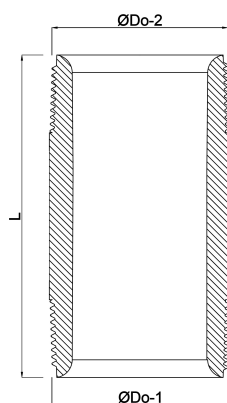

Profec Nr. 23 Pipe nipple steel black 1" male thread 16bar 60 mm (1164060)

TECHNICAL SPECIFICATIONS

Material steel black

Connection male thread

DIN Standard DIN 2982

Fitting nr. Nr. 23

Pressure 16 bar

Size 1"

Length 60 mm

DIMENSIONS

L 60 mm

\varnothing Do-1 1"

\varnothing Do-2 1"

Last modified date: 22/02/2026

Bosta UK Ltd.
Reflection House
Olding Road
Bury St. Edmunds
Suffolk
IP33 3TA
T +44 (0) 1284 716580
E enquiries@bosta.co.uk
<http://www.bosta.com>