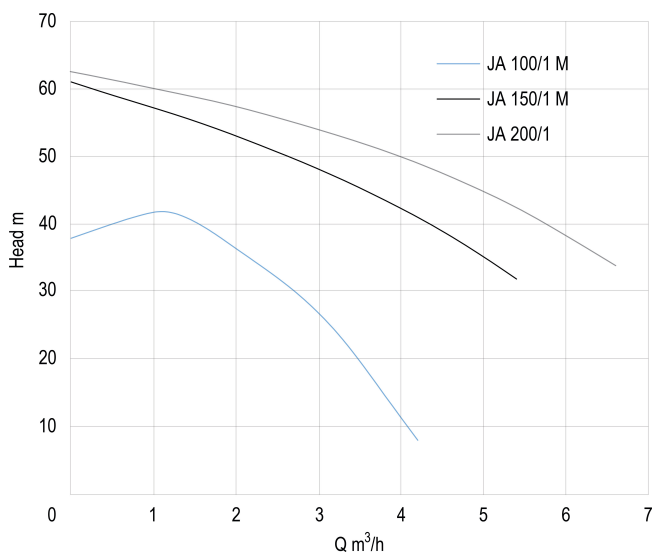

Ampere

10,3 A

Max flow rate

6.6 m³/h

PRODUCT INFORMATION

Composed of tank, pressure switch, flexible hose, pressure gauge, 3- or 5-way coupling, connectors and Foras jet pump.

Ready for assembly and installation by qualified electrician. Type M is supplied with cable and Din plug

Last modified date: 19/05/2026

Bosta UK Ltd.
Reflection House
Olding Road
Bury St. Edmunds
Suffolk
IP33 3TA
T +44 (0) 1284 716580
E enquiries@bosta.co.uk
<http://www.bosta.com>