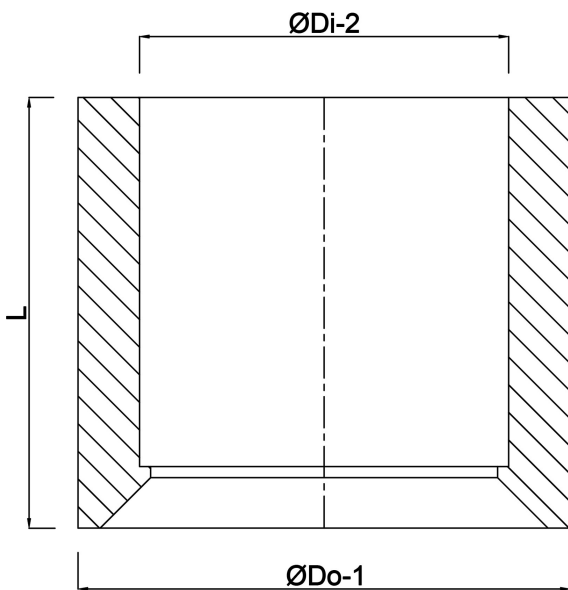

**Reducer bush ABS 50 mm x 1
1/2" glue spigot x imperial glue
socket 16bar grey (0100518)**

TECHNICAL SPECIFICATIONS

Colour	grey
Material	ABS/stainless steel
Connection	glue spigot x imperial glue socket
Pressure	16 bar
Size	50 mm x 1 1/2"

DIMENSIONS

L	38 mm
ØDi-2	50 mm
ØDo-1	1 1/2 "

PRODUCT INFORMATION

Metric x Imperial

Last modified date: 20/02/2026

Bosta UK Ltd.
Reflection House
Olding Road
Bury St. Edmunds
Suffolk
IP33 3TA
T +44 (0) 1284 716580
E enquiries@bosta.co.uk
<http://www.bosta.com>