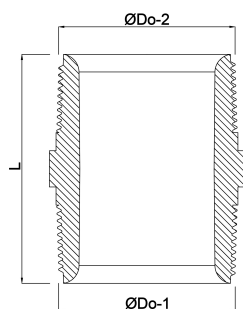

Nipple PP 1" male thread 10bar beige (0330424)

TECHNICAL SPECIFICATIONS

Colour beige

Material PP

Connection male thread

Pressure 10 bar

Size 1"

DIMENSIONS

F-1 18 mm

F-2 18 mm

K-1 36 mm

L 57 mm

ØDo-1 1 "

ØDo-2 1 "

Last modified date: 21/02/2026

Bosta UK Ltd.
Reflection House
Olding Road
Bury St. Edmunds
Suffolk
IP33 3TA
T +44 (0) 1284 716580
E enquiries@bosta.co.uk
<http://www.bosta.com>