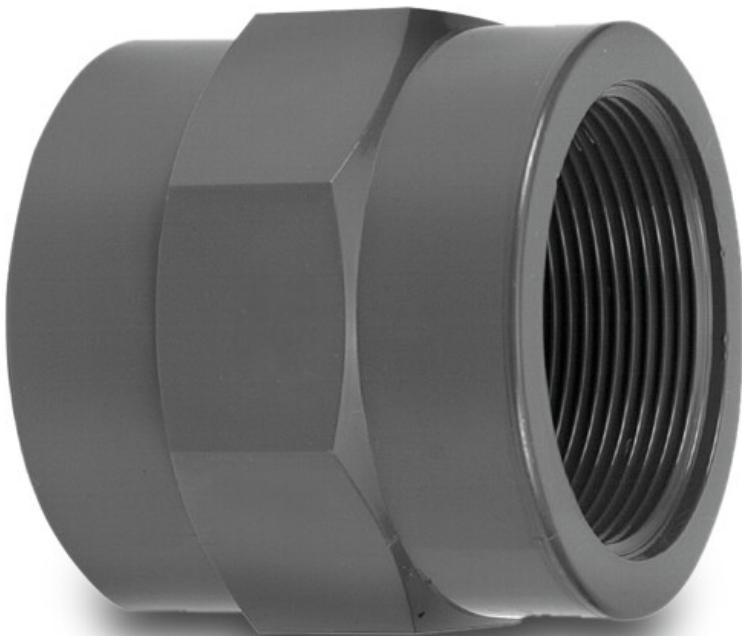

**VDL Adaptor socket PVC-U 40
mm x 1 1/4" glue socket x
female thread 10bar grey
(7002759)**

V-L Van de Lande

TECHNICAL SPECIFICATIONS

Colour	grey
Material	PVC-U
Size	40 mm x 1 1/4"
Connection	glue socket x female thread
Pressure	10 bar

DIMENSIONS

F-1	23 mm
F-2	23 mm
L	52 mm
ØDi-1	40 mm
ØDi-2	1 1/4 "

Last modified date: 22/02/2026

Bosta UK Ltd.
Reflection House
Olding Road

Bury St. Edmunds
Suffolk
IP33 3TA
T +44 (0) 1284 716580
E enquiries@bosta.co.uk
<http://www.bosta.com>