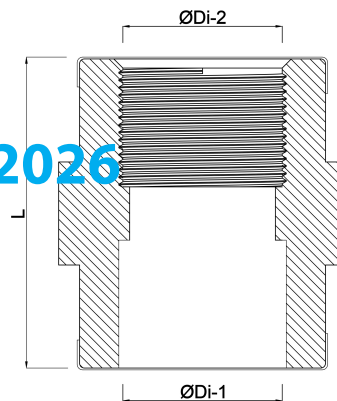

**VDL Adaptor socket PVC-U 40
mm x 1 1/4" glue socket x
female thread 10bar grey
(7002759)**

V-L Van de Lande

TECHNICAL SPECIFICATIONS

Colour	grey
Material	PVC-U
Size	40 mm x 1 1/4"
Connection	glue socket x female thread
Pressure	10 bar

DIMENSIONS

F-1	23 mm
F-2	23 mm
L	52 mm
ØDi-1	40 mm
ØDi-2	1 1/4 "

Last modified date: 22/02/2026

Bosta UK Ltd.
Reflection House
Olding Road

Bury St. Edmunds
Suffolk
IP33 3TA
T +44 (0) 1284 716580
E enquiries@bosta.co.uk
<http://www.bosta.com>