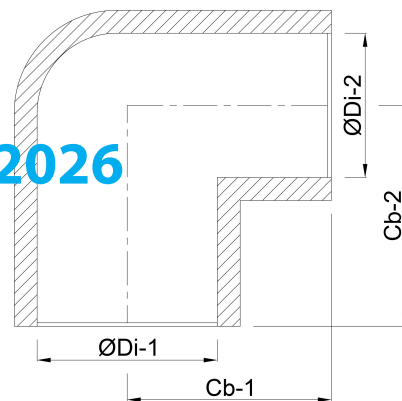

**VDL Reducer elbow 90° PVC-U**  
**50 mm x 40 mm glue socket**  
**10bar grey (0110137)**

**VL** Van de Lande

# TECHNICAL SPECIFICATIONS

Colour grey

Material PVC-U

Pressure 10 bar

Size 50 mm x 40 mm

Connection glue socket

## DIMENSIONS

Cb-1 59 mm

Cb-2 55 mm

ØDi-1 50 mm

ØDi-2 40 mm

ØDi-2 "

**Last modified date: 22/02/2026**

Bosta UK Ltd.  
Reflection House  
Olding Road