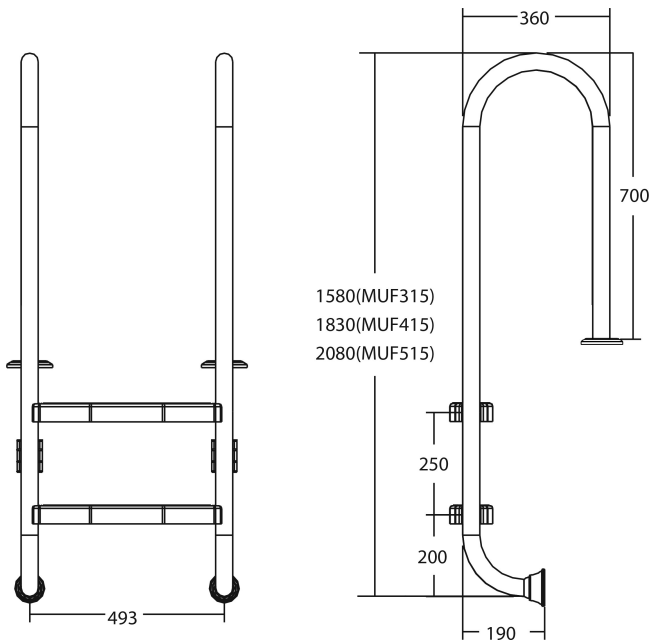

Flotide Pool steps stainless steel 316 type flange small model 3 steps (7026920)

FLOTIDE

TECHNICAL SPECIFICATIONS

Type flange small model

Material stainless steel 316

Number of Steps 3

PRODUCT INFORMATION

Flotide pool ladder (small model) is attached 170mm behind the pool edge. All ladders include an anti-slip pad.