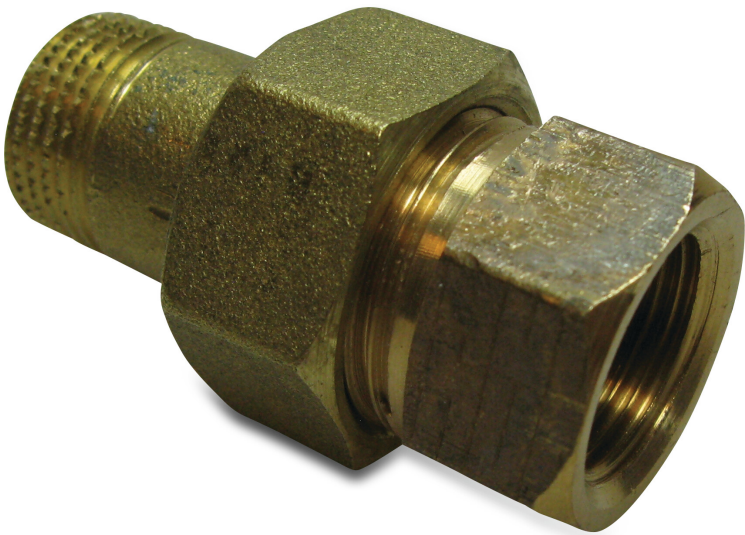

**Union coupler bronze 3/4"  
female thread x male thread  
16bar type flat (0720537)**

# TECHNICAL SPECIFICATIONS

Type	flat
Material	bronze
Connection	female thread x male thread
Size	3/4"
Length	63 mm
Pressure	16 bar

**Last modified date: 21/02/2026**

Bosta UK Ltd.  
Reflection House  
Olding Road  
Bury St. Edmunds  
Suffolk  
IP33 3TA  
T +44 (0) 1284 716580  
E [enquiries@bosta.co.uk](mailto:enquiries@bosta.co.uk)  
<http://www.bosta.com>