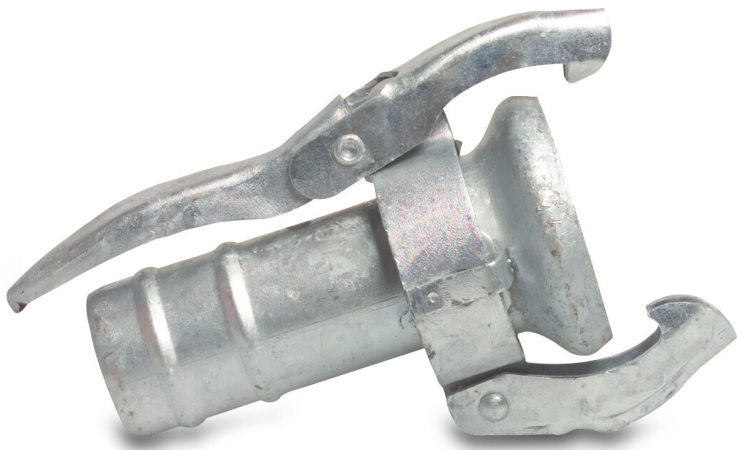

**Quick coupler adaptor steel  
galvanised 50 mm x 50 mm  
female part Perrot x hose tail  
type Perrot (0200370)**

# TECHNICAL SPECIFICATIONS

Type	Perrot
Material	steel
Surface treatment	galvanised
Connection	female part Perrot x hose tail
Wall thickness	2,0 mm
Size	50 mm x 50 mm
Length	195 mm
Outer ø	86 mm

**Last modified date: 10/10/2025**