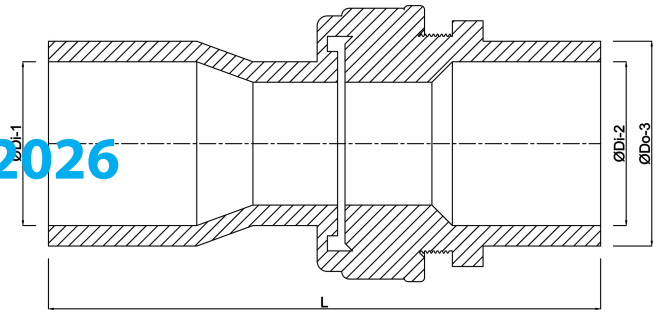

**VDL Union coupler PVC-U 40
mm x 40/50 mm glue socket x
glue socket/glue spigot 16bar
grey (0110023)**

V-L Van de Lande

TECHNICAL SPECIFICATIONS

Colour	grey
Material	PVC-U
Material seal	EPDM
Connection	glue socket x glue socket/glue spigot
Size	40 mm x 40/50 mm
Pressure	16 bar

DIMENSIONS

L	134 mm
Mold	hand formed
P-1	32 mm
P-2	28 mm
ØDi-1	40 mm
ØDi-2	50 mm
ØDo-1	1 1/2 "
ØDo-3	40 mm

Last modified date: 20/02/2026

Bosta UK Ltd.
Reflection House
Olding Road
Bury St. Edmunds
Suffolk
IP33 3TA
T +44 (0) 1284 716580
E enquiries@bosta.co.uk
<http://www.bosta.com>