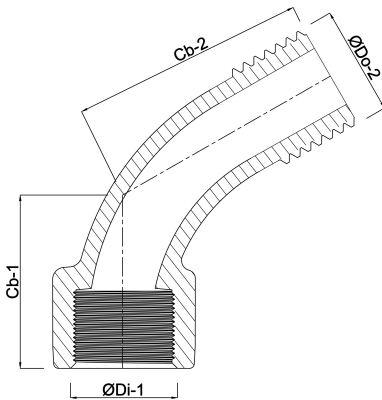

**Profec Nr. 121 Elbow 45°
stainless steel 316 1" female
thread x male thread 10bar
(0081244)**

TECHNICAL SPECIFICATIONS

Material	stainless steel 316
Connection	female thread x male thread
Fitting nr.	Nr. 121
Pressure	10 bar
Size	1"

DIMENSIONS

Cb-1	27 mm
Cb-2	43 mm
ØDi-1	1 "
ØDo-2	1 "
β	45 °

Last modified date: 20/02/2026

Bosta UK Ltd.
Reflection House
Olding Road
Bury St. Edmunds
Suffolk
IP33 3TA
T +44 (0) 1284 716580
E enquiries@bosta.co.uk
<http://www.bosta.com>