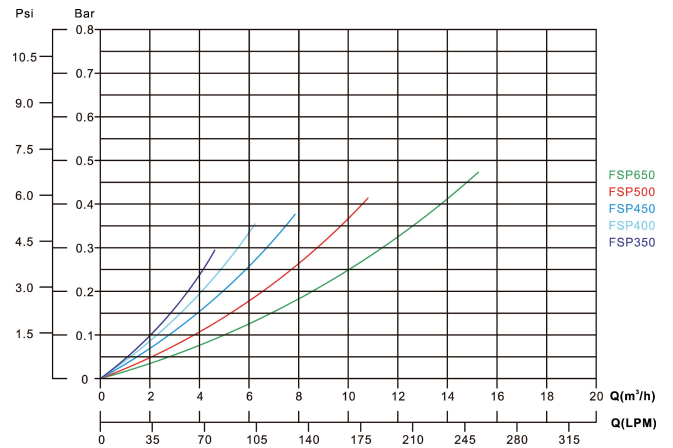

# TECHNICAL SPECIFICATIONS

Colour	grey
Material	PE
Connection	metric/imperial glue socket
Voltage	230VAC
Frequency	50 Hz
Pressure	2 bar
Max. temp.	40 °C
Type	FSP400-6W
Size	50 mm / 1 1/2"
Diameter	400 mm
Weight	23 kg
Sand	35 kg
Max flow rate	6 m <sup>3</sup> /h
Pump	SS033
Max. pool vol.	30 m <sup>3</sup>

## DIMENSIONS

A 760 mm

B 16 " inch

B 625 mm