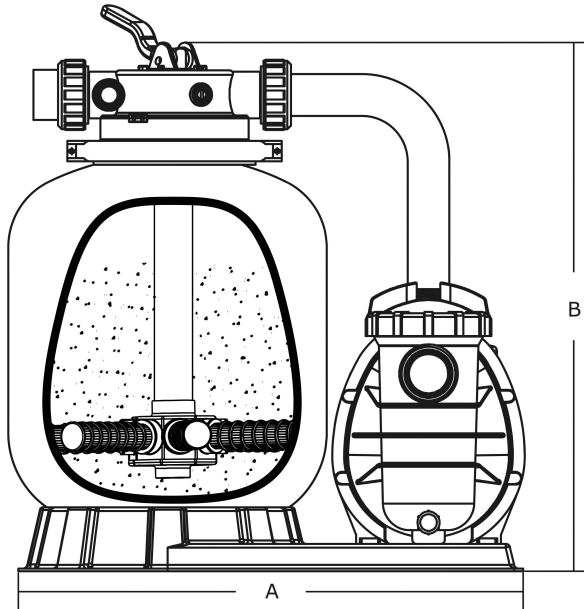

# Flotide Pool filter set PE 50 mm / 1 1/2" metric/imperial glue socket 2bar 230VAC grey type FSP400-6W (7024684)

**FLOTIDE**

**bosta**  
bringing water to life

# TECHNICAL SPECIFICATIONS

Colour	grey
Material	PE
Connection	metric/imperial glue socket
Voltage	230VAC
Frequency	50 Hz
Pressure	2 bar
Max. temp.	40 °C
Type	FSP400-6W
Size	50 mm / 1 1/2"
Diameter	400 mm
Weight	23 kg
Sand	35 kg
Max flow rate	6 m <sup>3</sup> /h
Pump	SS033
Max. pool vol.	30 m <sup>3</sup>

## DIMENSIONS

A 760 mm

B 16 " inch

B 625 mm

## PRODUCT INFORMATION

Blow moulded polyethylene filter tank with top mount 6-way valve and centrifugal pump with pre-filter.

Features:

- Designed for domestic pools
- Simple operation with 6-way multi-port valve