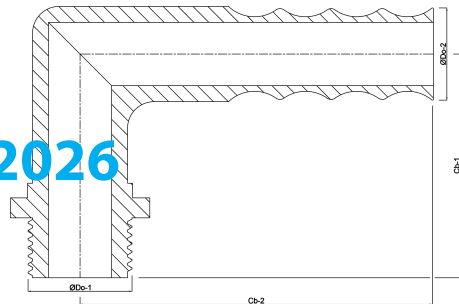

**Hose tail elbow 90° PP 1/2" x 20
mm male thread x hose tail
6bar grey (0330253)**

TECHNICAL SPECIFICATIONS

Colour	grey
Material	PP
Connection	male thread x hose tail
Pressure	6 bar
Max. temp.	80 °C
Size	1/2" x 20 mm

DIMENSIONS

Cb-1	61 mm
Cb-2	70 mm
ØDo-1	1/2 "
ØDo-2	20 mm
β	90 °

Last modified date: 21/02/2026

Bosta UK Ltd.
Reflection House
Olding Road
Bury St. Edmunds
Suffolk
IP33 3TA
T +44 (0) 1284 716580
E enquiries@bosta.co.uk
<http://www.bosta.com>