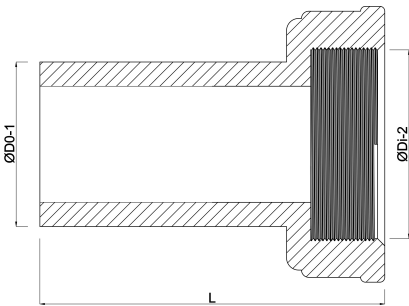

**VDL 2/3 union coupler PVC-U  
63 mm x 2 1/2" spigot x female  
threaded nut 10bar grey  
(0100928)**

**V-L Van de Lande**

# TECHNICAL SPECIFICATIONS

Colour	grey
Material	PVC-U
Material seal	EPDM
Connection	spigot x female threaded nut
Size	63 mm x 2 1/2"
Pressure	10 bar

## DIMENSIONS

L	116 mm
Lb	99 mm
Mold	hand formed
ØDi-2	2 1/2 "
ØDo-1	63 mm

**Last modified date: 20/02/2026**

Bosta UK Ltd.  
Reflection House  
Olding Road  
Bury St. Edmunds  
Suffolk  
IP33 3TA  
T +44 (0) 1284 716580  
E [enquiries@bosta.co.uk](mailto:enquiries@bosta.co.uk)  
<http://www.bosta.com>