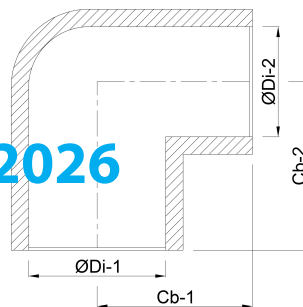

**VDL Elbow 90° PVC-U 20 mm
glue socket 16bar grey KIWA
(7002576)**

V-L Van de Lande

TECHNICAL SPECIFICATIONS

Colour	grey
Material	PVC-U
Approval	KIWA
Connection	glue socket
Pressure	16 bar
Size	20 mm

DIMENSIONS

Cb-1	27.5 mm
Cb-2	27.5 mm
ØDi-1	20 mm
ØDi-2	20 mm
β	90 °

Last modified date: 22/02/2026

Bosta UK Ltd.
Reflection House
Olding Road
Bury St. Edmunds
Suffolk
IP33 3TA
T +44 (0) 1284 716580
E enquiries@bosta.co.uk
<http://www.bosta.com>