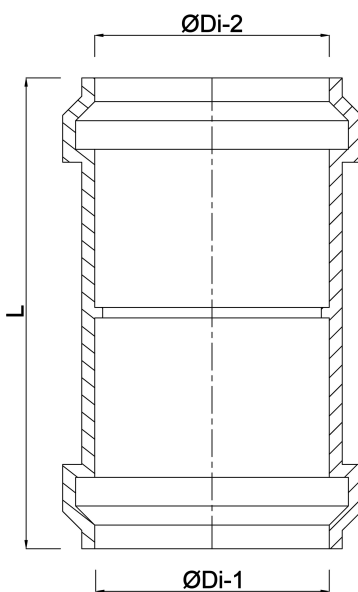

# Reducer socket PP 80 mm x 65 mm click socket grey (0380145)

# TECHNICAL SPECIFICATIONS

Colour	grey
Material	PP
Connection	click socket
Application	land drainage
Size	80 mm x 65 mm

## DIMENSIONS

L	135 mm
ØDi-1	80 mm
ØDi-2	65 mm

**Last modified date: 21/02/2026**

Bosta UK Ltd.  
Reflection House  
Olding Road  
Bury St. Edmunds  
Suffolk  
IP33 3TA  
T +44 (0) 1284 716580  
E [enquiries@bosta.co.uk](mailto:enquiries@bosta.co.uk)  
<http://www.bosta.com>