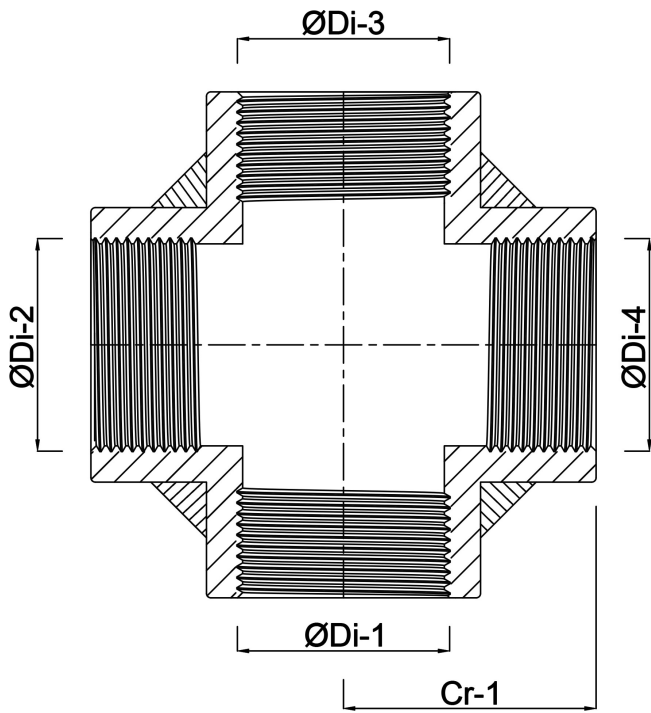

**Profec Nr. 180 Cross-piece
stainless steel 316 1/4" female
thread 16bar (0080316)**

TECHNICAL SPECIFICATIONS

Material stainless steel 316

Connection female thread

Fitting nr. Nr. 180

Pressure 16 bar

Max. temp. 100 °C

Size 1/4"

DIMENSIONS

Cr-1 18 mm

ØDi-1 1/4 "

ØDi-2 1/4 "

ØDi-3 1/4 "

ØDi-4 1/4 "

ØDo-1 16.5 mm

ØDo-2 16.5 mm

ØDo-3 16.5 mm

ØDo-4 16.5 mm

Last modified date: 23/02/2026

Bosta UK Ltd.
Reflection House
Olding Road
Bury St. Edmunds
Suffolk
IP33 3TA
T +44 (0) 1284 716580
E enquiries@bosta.co.uk
<http://www.bosta.com>