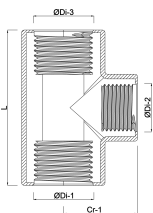

**Profec Nr. 130 T-piece 90°
stainless steel 316 3/8" female
thread 16bar (0080037)**

TECHNICAL SPECIFICATIONS

Material stainless steel 316

Connection female thread

Fitting nr. Nr. 130

Pressure 16 bar

Max. temp. 100 °C

Size 3/8"

DIMENSIONS

Cr-1 20 mm

L 42 mm

ØDi-1 3/8 "

ØDi-2 3/8 "

ØDi-3 3/8 "

β 90 °