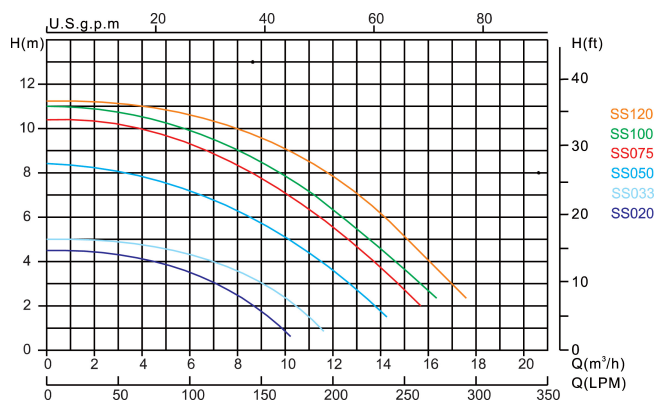

# TECHNICAL SPECIFICATIONS

Colour	black
Shaft	stainless steel 316
Material seal	stainless steel 316
Connection	metric/imperial glue socket
Voltage	230VAC
Max. temperature	40 °C
Width	211 mm
Height	340 mm
Frequency	50 Hz
IP value	IPX5
Type	SS 075
Capacity	14,4 m <sup>3</sup> /h
Output Power	0,75 HP
Size	50 mm / 1 1/2"
Length	552 mm
Weight	9.01 kg
Power	0.56 kW

Ampere 3,5 A

Noise level 60 dB

BEP Capacity 12

BEP Head 4.5

## DIMENSIONS

A 552 mm

B 211 mm

C 340 mm