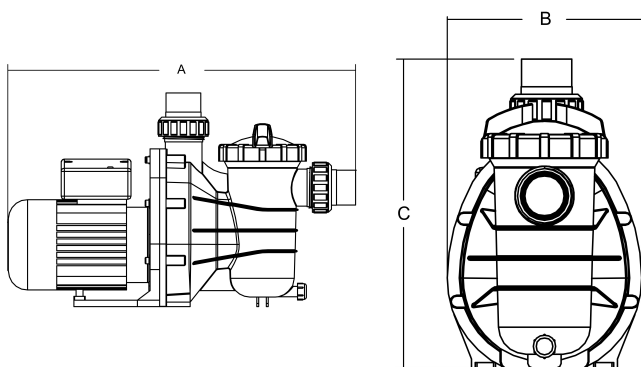

**Flotide Pool pump 50 mm / 1  
1/2" metric/imperial glue  
socket 3,5A 230VAC black type  
SS 075 with RCD plug (0950089)**

**FLOTIDE**

# TECHNICAL SPECIFICATIONS

Colour	black
Shaft	stainless steel 316
Material seal	stainless steel 316
Connection	metric/imperial glue socket
Voltage	230VAC
Max. temperature	40 °C
Width	211 mm
Height	340 mm
Frequency	50 Hz
IP value	IPX5
Type	SS 075
Capacity	14,4 m <sup>3</sup> /h
Output Power	0,75 HP
Size	50 mm / 1 1/2"
Length	552 mm
Weight	9.01 kg
Power	0.56 kW

## DIMENSIONS

A 552 mm

B 211 mm

C 340 mm

## PRODUCT INFORMATION

This pump is designed for medium sized domestic swimming pools. Low energy consumption, quiet running.

Features:

- Connection: metric / imperial glue socket

- Transparent lid for easy checking
- NSK bearing
- Insulation: Class B
- IP55 protection
- Built in thermal protection
- Supplied including metric & imperial unions
- Supplied with RCD differential plug
- UK / DIN plug included