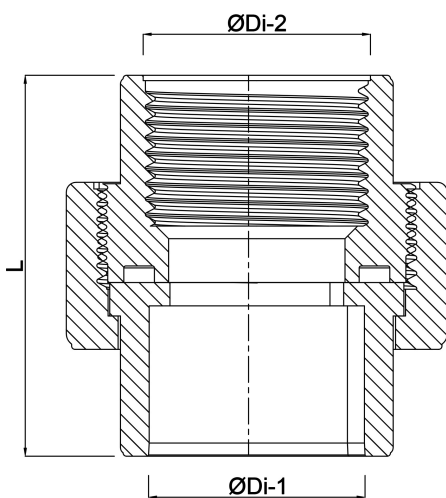

**Profec Union adaptor
PVC/stainless steel 316 25 mm
x 3/4" glue socket x female
thread 10bar grey (0102101)**

TECHNICAL SPECIFICATIONS

Colour	grey
Material	PVC/stainless steel 316
Material seal	EPDM
Connection	glue socket x female thread
Pressure	10 bar
Size	25 mm x 3/4"

DIMENSIONS

L	55.7 mm
ØDi-1	25 mm
ØDi-2	3/4 "

Last modified date: 20/02/2026

Bosta UK Ltd.
Reflection House
Olding Road
Bury St. Edmunds
Suffolk
IP33 3TA
T +44 (0) 1284 716580
E enquiries@bosta.co.uk
<http://www.bosta.com>