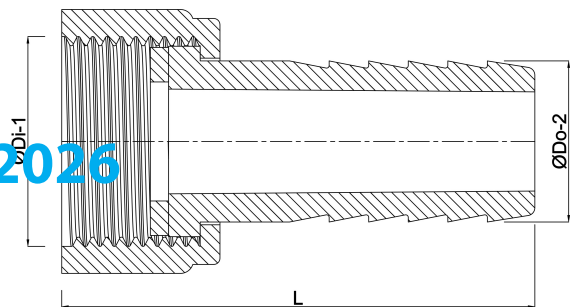

**Hose tail 2/3 union adaptor PP
2" x 50 mm female threaded
nut x hose tail 6bar grey
(0330241)**

TECHNICAL SPECIFICATIONS

Colour	grey
Material	PP
Material seal	EPDM
Connection	female threaded nut x hose tail
Pressure	6 bar
Max. temp.	80 °C
Size	2" x 50 mm

DIMENSIONS

L	84.5 mm
Lq-2	44 mm
ØDi-1	2 "
ØDo-2	50 mm

Last modified date: 21/02/2026

Bosta UK Ltd.
Reflection House
Olding Road
Bury St. Edmunds
Suffolk
IP33 3TA
T +44 (0) 1284 716580
E enquiries@bosta.co.uk
<http://www.bosta.com>